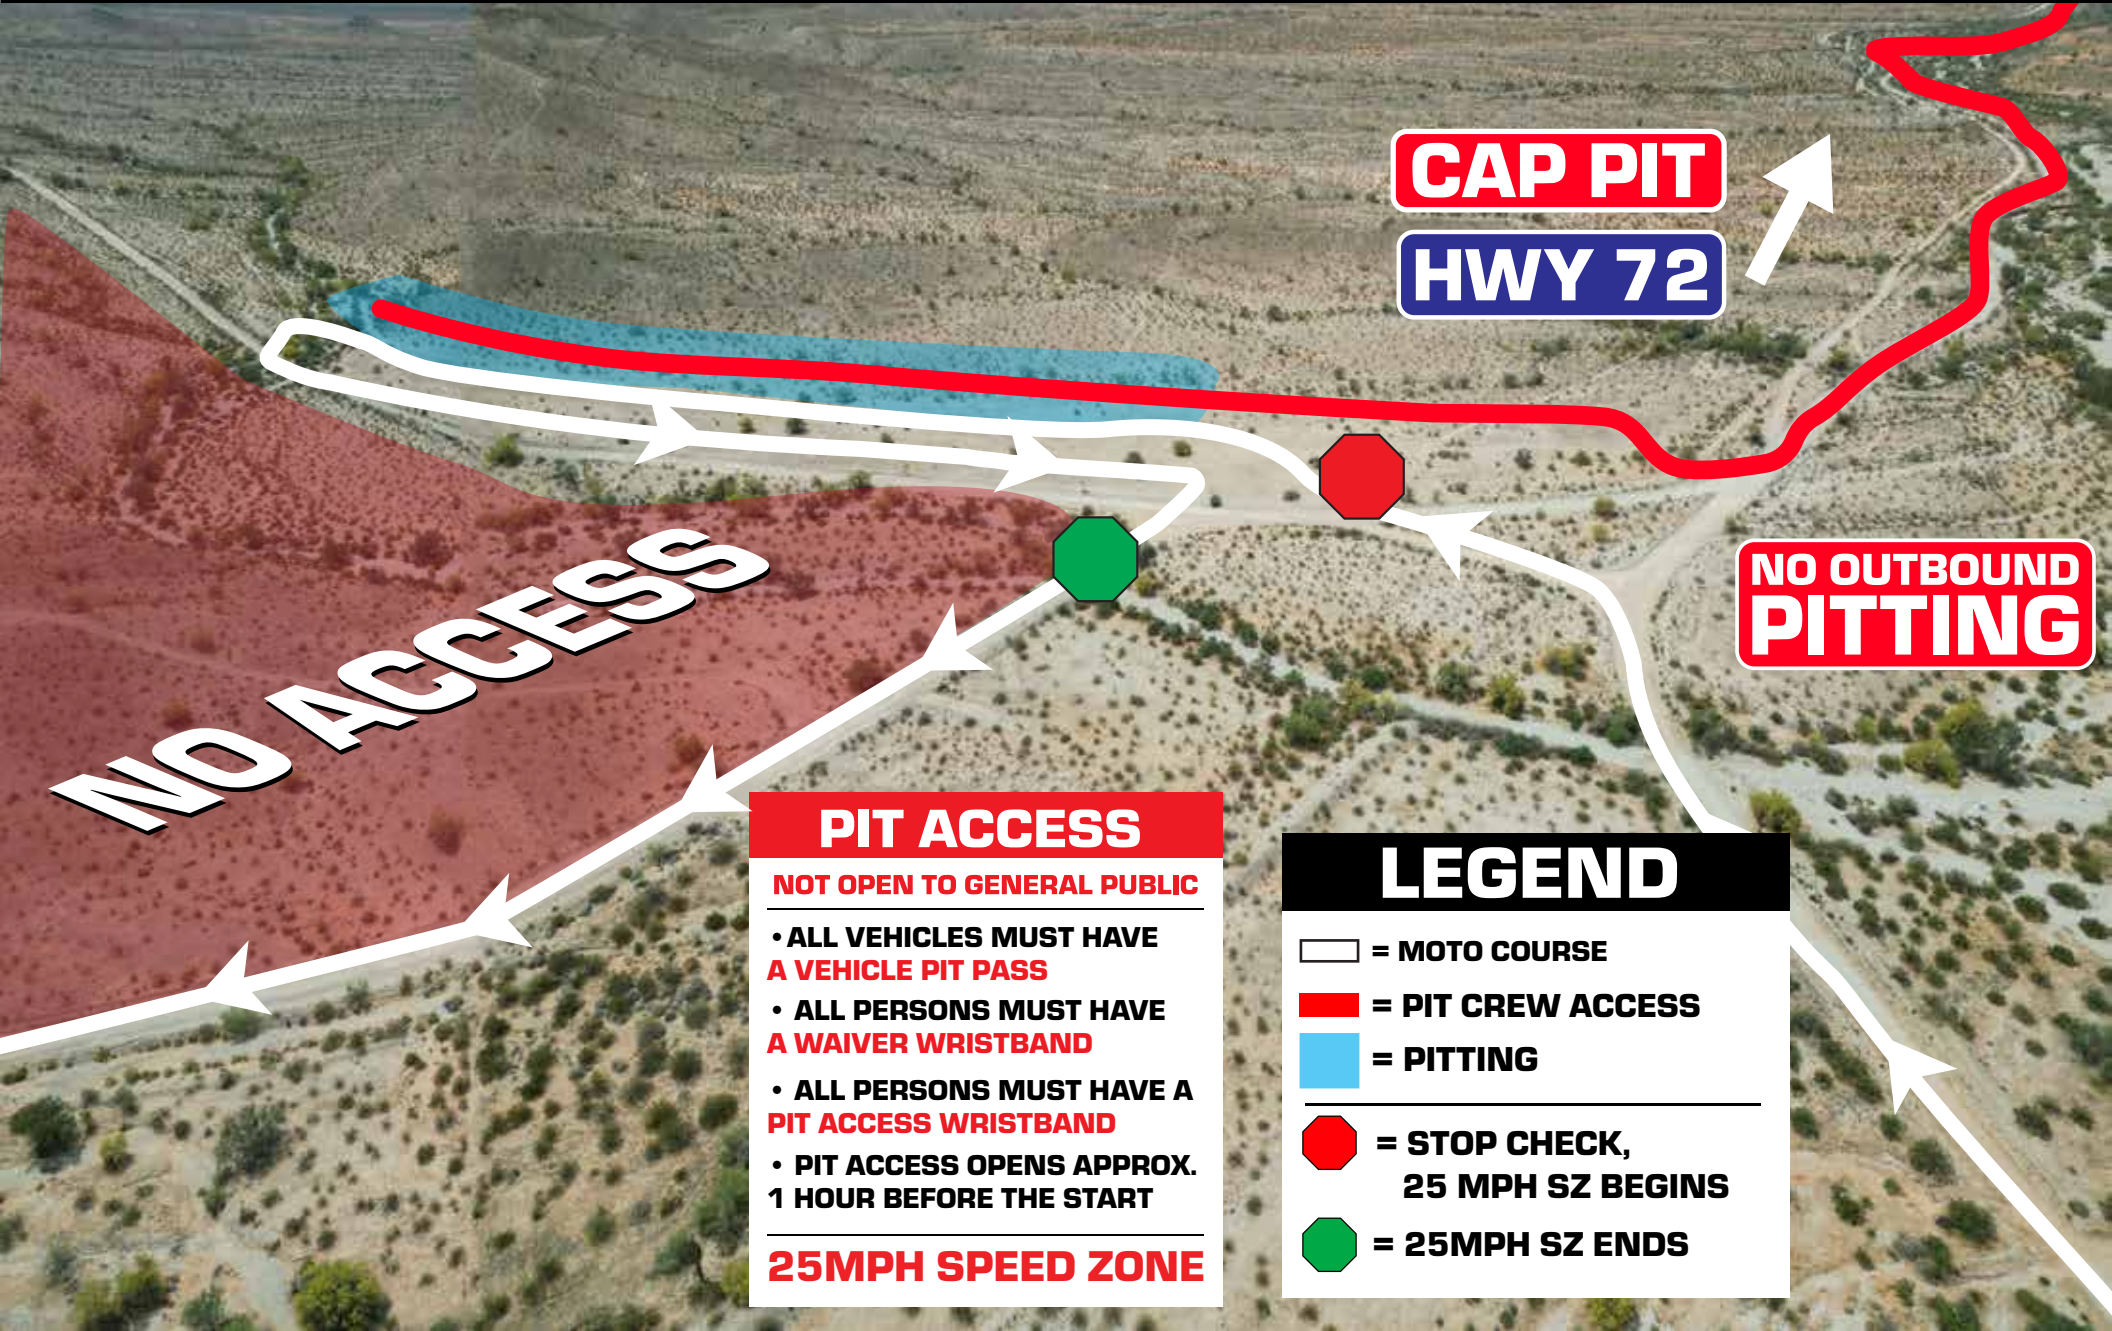

# MOTO PIT 1 MIDWAY - RM 29

**CAP PIT**

**HWY 72**

**NO OUTBOUND  
PITTING**

**NO ACCESS**

## PIT ACCESS

**NOT OPEN TO GENERAL PUBLIC**

- ALL VEHICLES MUST HAVE **A VEHICLE PIT PASS**
- ALL PERSONS MUST HAVE **A WAIVER WRISTBAND**
- ALL PERSONS MUST HAVE A **PIT ACCESS WRISTBAND**
- PIT ACCESS OPENS APPROX. **1 HOUR BEFORE THE START**

**25MPH SPEED ZONE**

## LEGEND

- = MOTO COURSE
- = PIT CREW ACCESS
- = PITTING
- = STOP CHECK, 25 MPH SZ BEGINS
- = 25MPH SZ ENDS