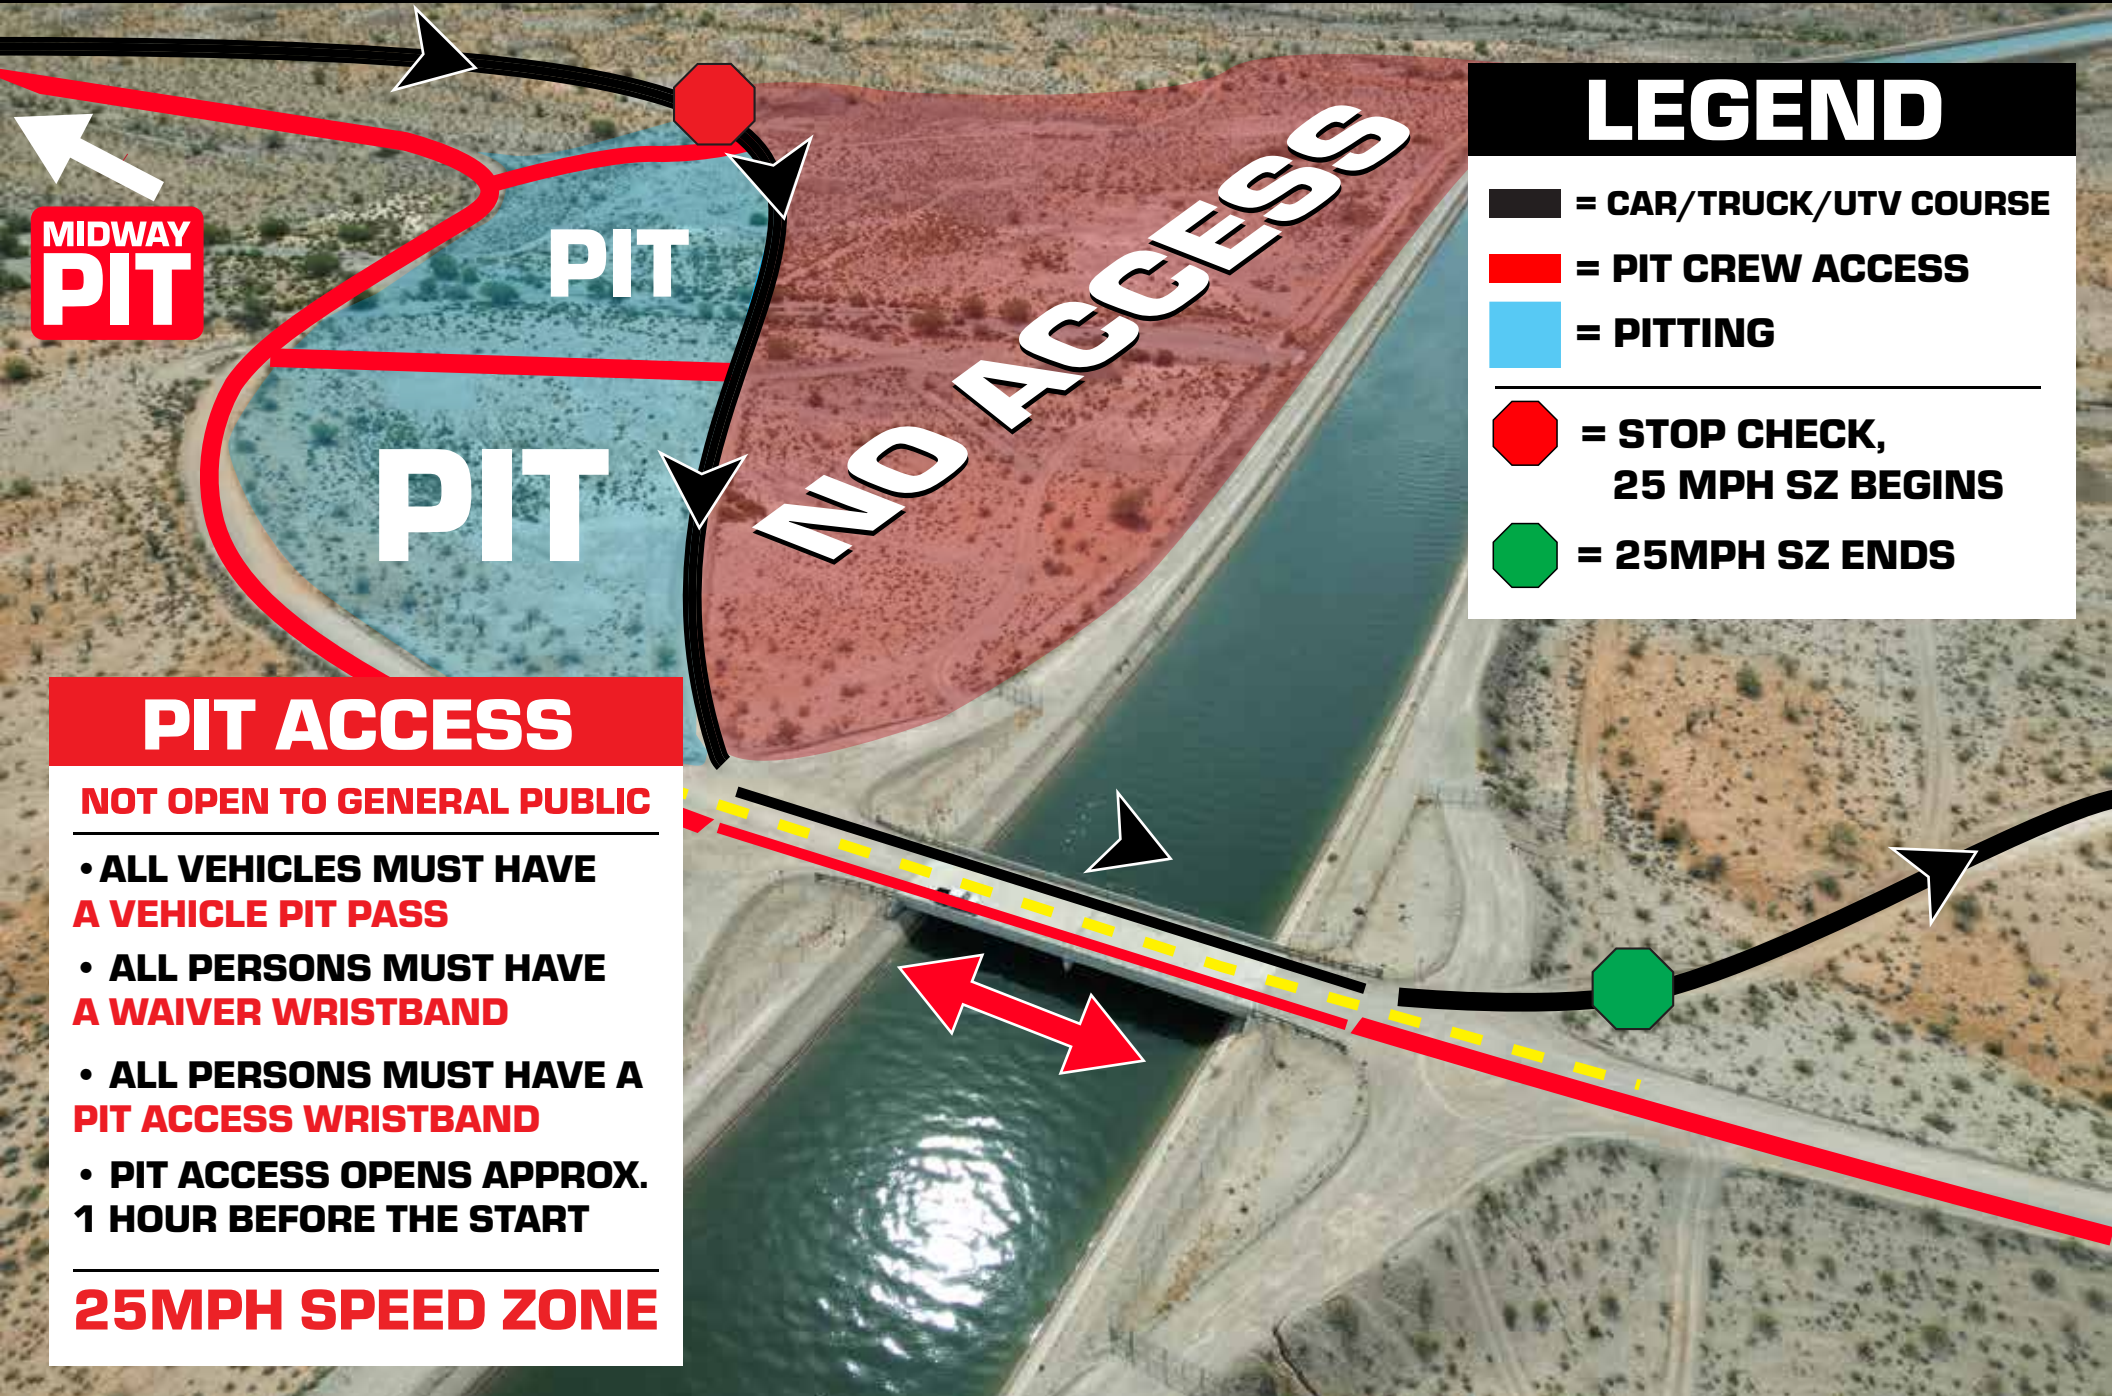

PIT 1 CAP CANAL - RM 32.3

**MIDWAY
PIT**

PIT

PIT

NO ACCESS

LEGEND

= CAR/TRUCK/UTV COURSE

= PIT CREW ACCESS

= PITTING

= STOP CHECK,
25 MPH SZ BEGINS

= 25MPH SZ ENDS

PIT ACCESS

NOT OPEN TO GENERAL PUBLIC

- ALL VEHICLES MUST HAVE A VEHICLE PIT PASS
- ALL PERSONS MUST HAVE A WAIVER WRISTBAND
- ALL PERSONS MUST HAVE A PIT ACCESS WRISTBAND
- PIT ACCESS OPENS APPROX. 1 HOUR BEFORE THE START

25MPH SPEED ZONE